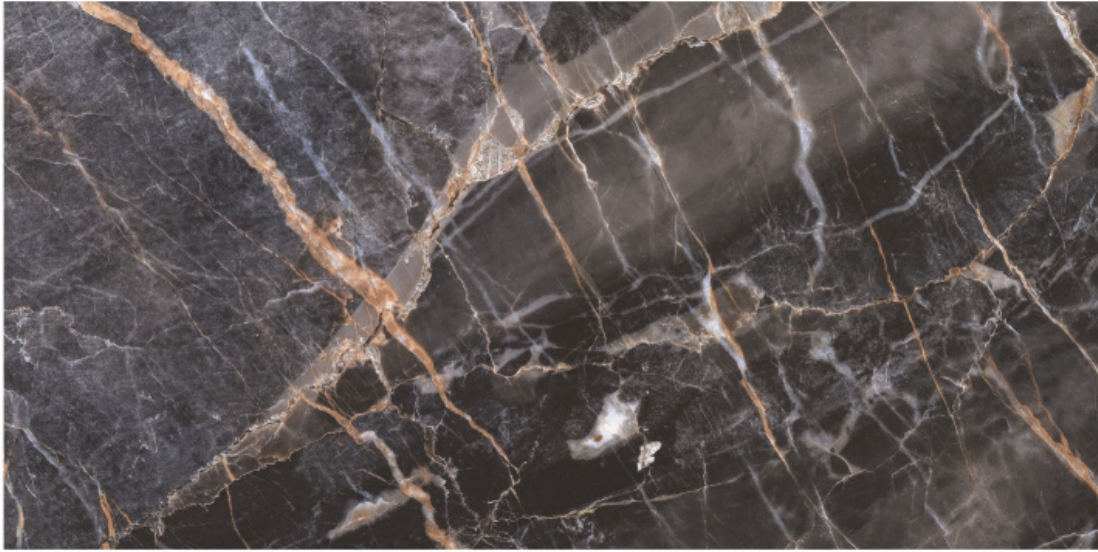

▶ ZETA

ZETA
60x120cm | 24"x 48"