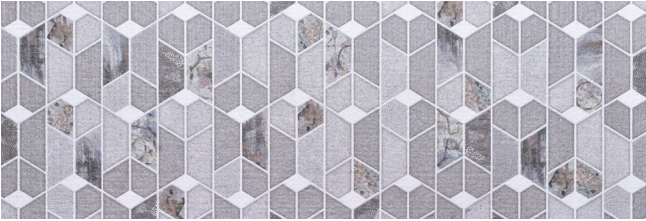

▶ LINE STONE

LINE STONE Light Grey
30x80cm | 12"x 32"

LINE STONE Grey
30x80cm | 12"x 32"

LINE STONE Decor
30x80cm | 12"x 32"

LINE STONE Yaprak Decor
30x80cm | 12"x 32"

LINE STONE Light Grey
48x48cm | 19"x 19"